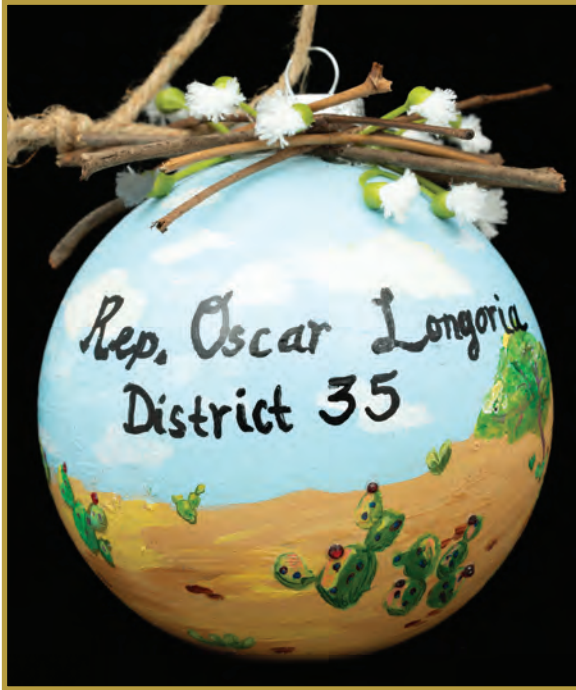

Representative Oscar Longoria

DISTRICT 35